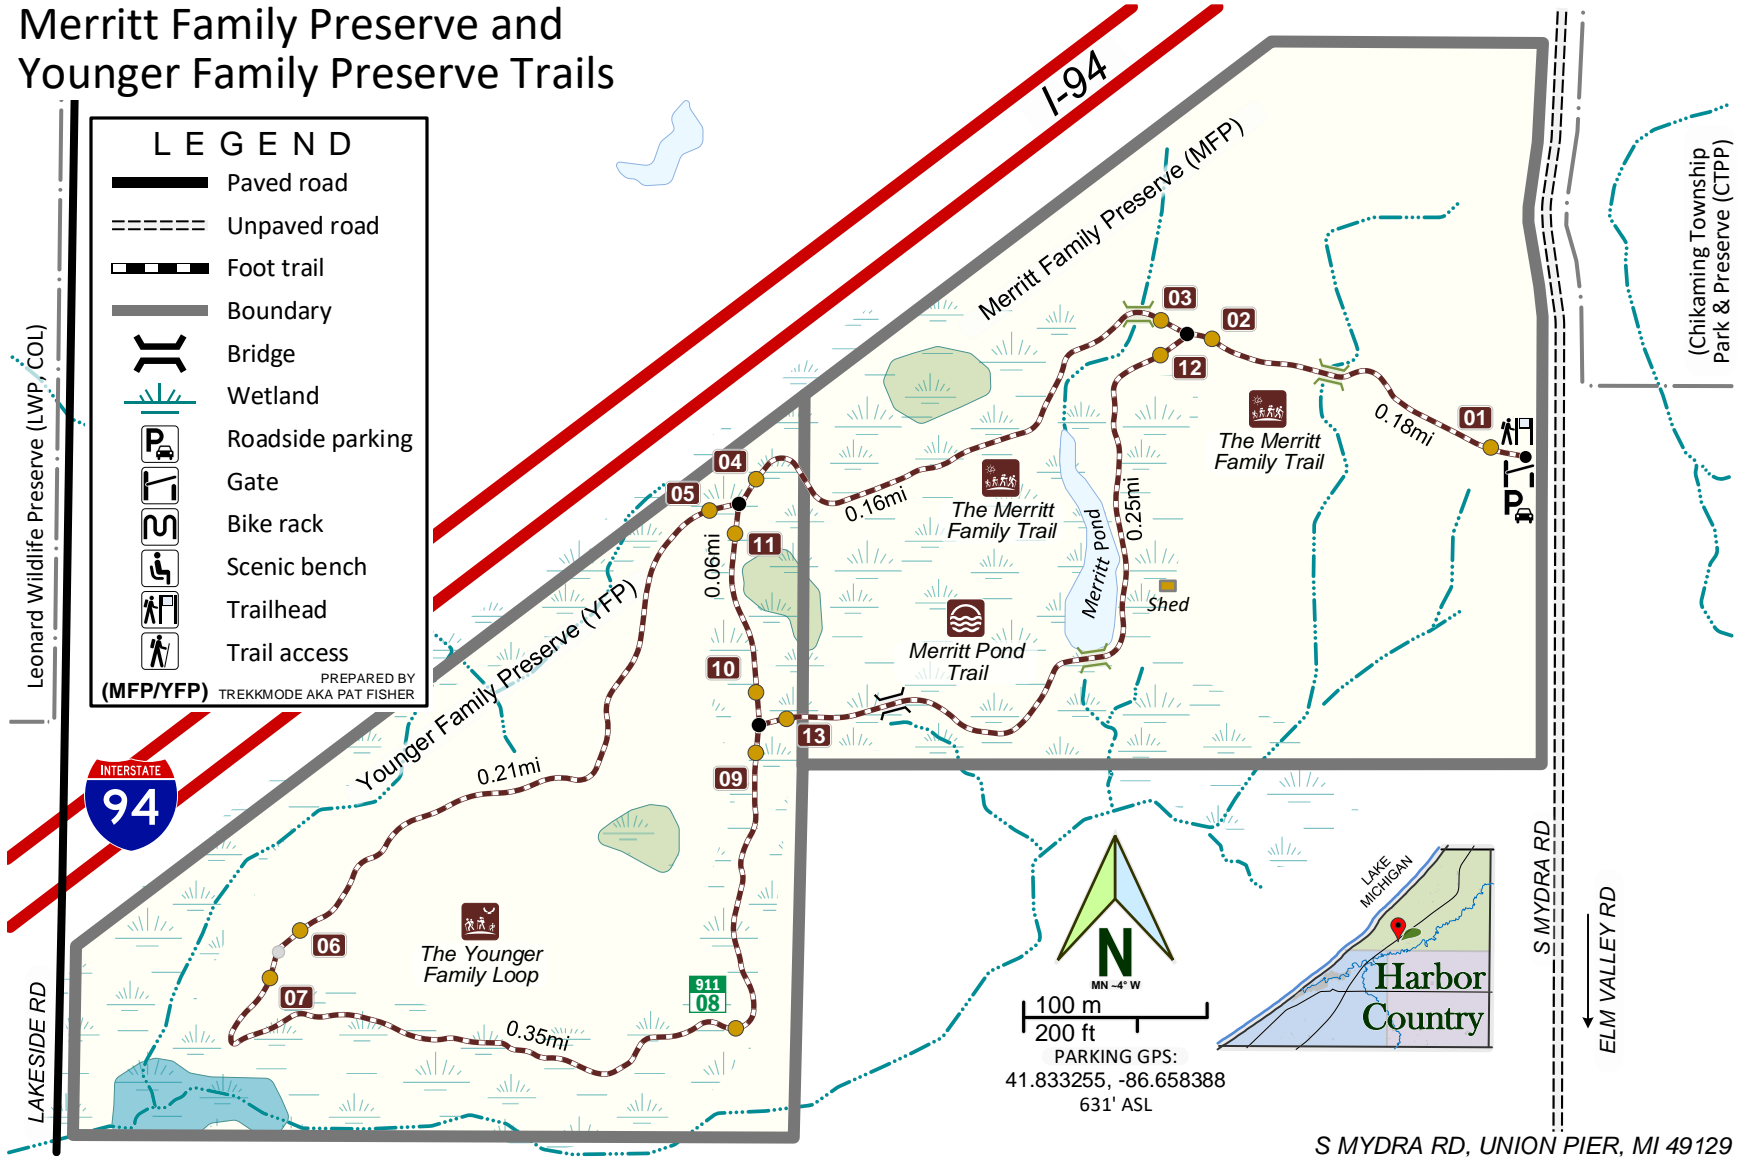

Merritt Family Preserve and Younger Family Preserve Trails

LEGEND

- Paved road
- Unpaved road
- Foot trail
- Boundary
- Bridge
- Wetland
- Roadside parking
- Gate
- Bike rack
- Scenic bench
- Trailhead
- Trail access

PREPARED BY
(MFP/YFP) TREKKMODE AKA PAT FISHER

Merritt Family Preserve (MFP) and Younger Family Preserve Trail Map (YFP)
 CHIKAMING OPEN LANDS
 Chikaming Township, Berrien County, Michigan - November 4, 2021

S MYDRA RD, UNION PIER, MI 49129